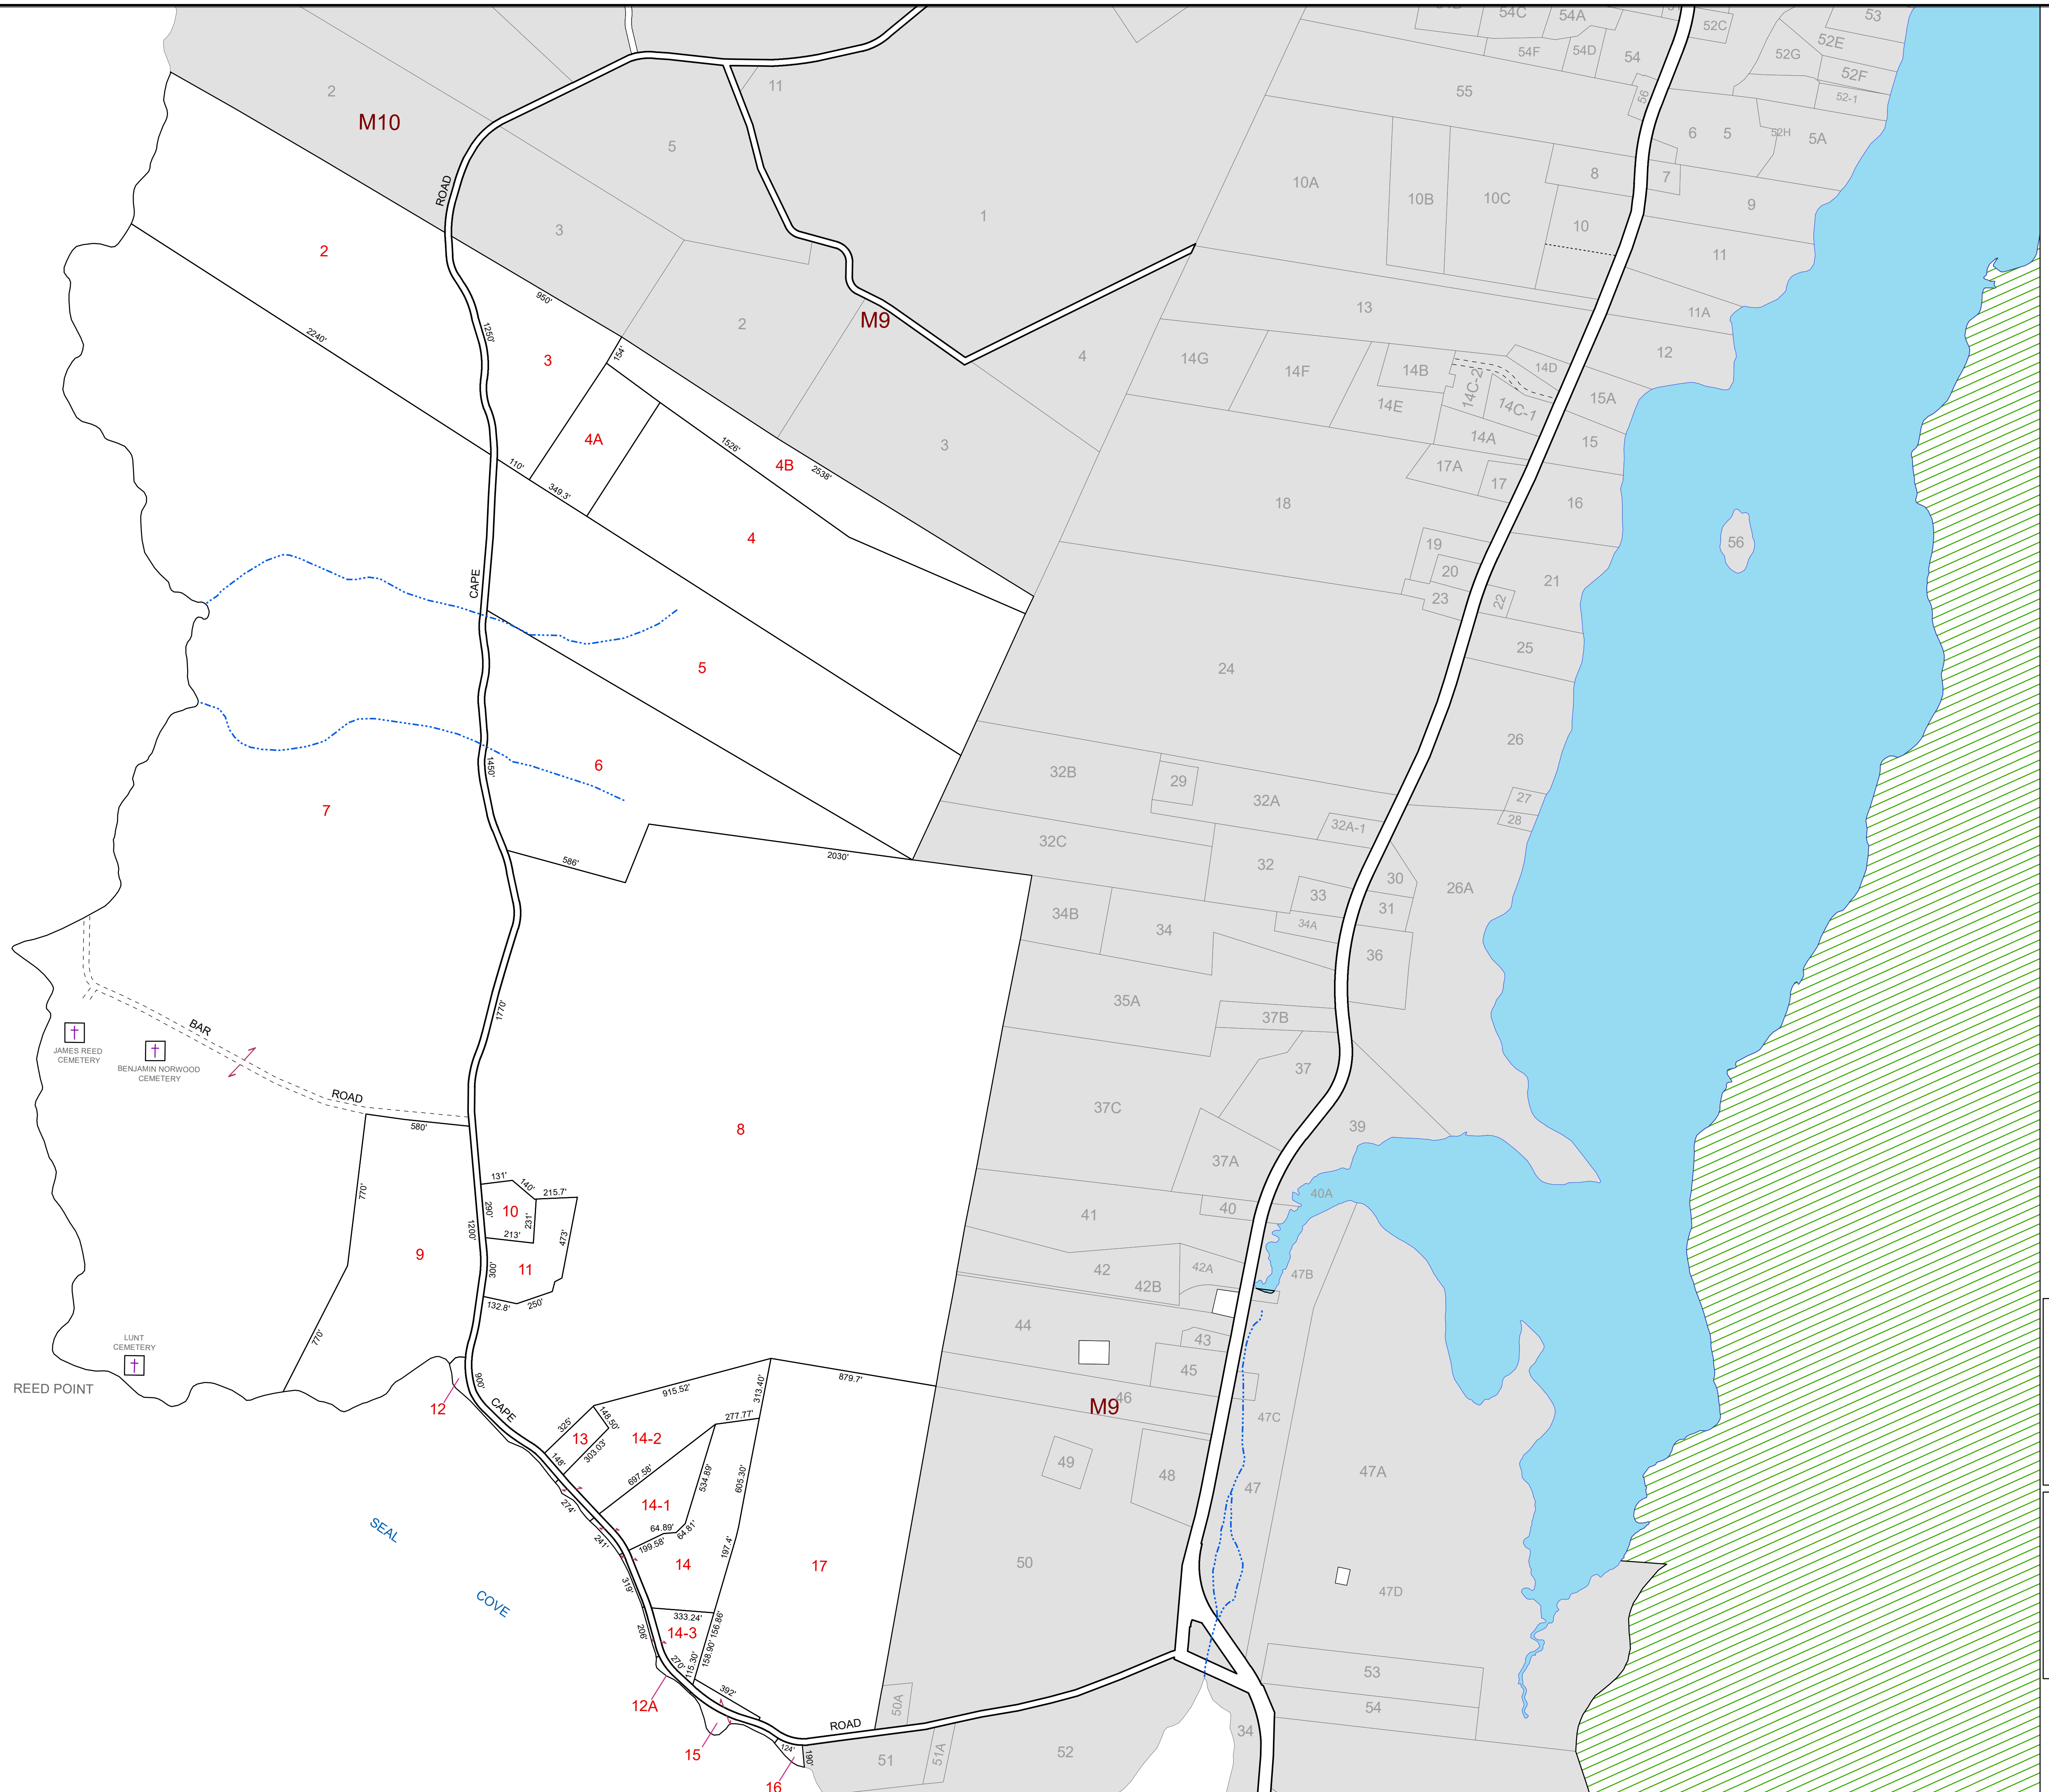

TOWN OF  
**TREMONT**  
HANCOCK COUNTY  
MAINE

**LEGEND**

- Property Line
- Easement/  
Right of Way
- Original Parcel
- Water
- Town Line

**Map 08**

Printed 12/28/2018  
Issued: 4/1/2018

MOOSE ISLAND

REED POINT

16

17

18

19

20

21

22

23